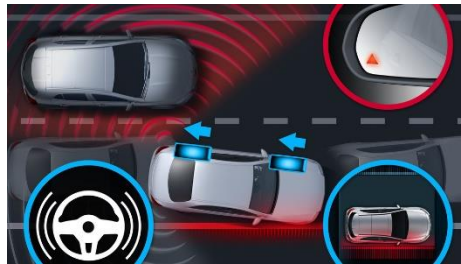

THERMOTRONIC automatic air conditioning

Memories kit

KEYLESS-GO

EASY-PACK tailgate

Security

Parking equipment with reversing camera

Checking the tire pressure

Rear-view mirror kit with folding and anti-glare function

Lane control equipment

Anti-theft protection equipment

The new GLE Coupe has 9 airbags (2 front, 2 window-bags, 2 front side, 2 side in the rear seats and 1 knee airbag for the driver).

Active Brake Assist