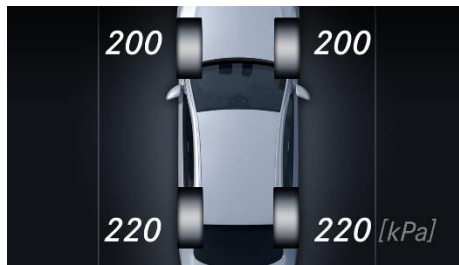

Checking the tire pressure

Rearview mirror kit with folding and anti-glare function

Lane control equipment