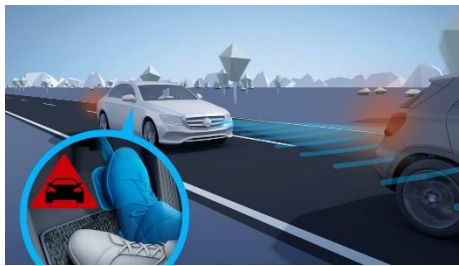

Lane control equipment

Anti-theft protection equipment

The new GLE Coupe has 9 airbags (2 front, 2 window-bags, 2 front side, 2 side in the rear seats and 1 knee airbag for the driver).

Active Brake Assist