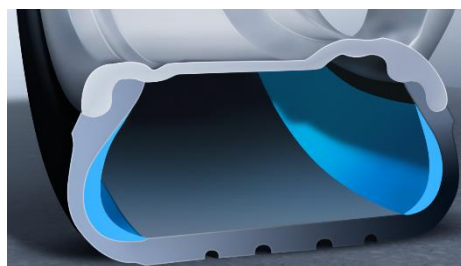

GLE 450 4MATIC Coupe exterior highlights

Exterior design

High Performance LED headlights

Rim design and size

Runflat technology

Illuminated aluminum effect running boards with rubber studs

Dark tinted heat-insulating lenses