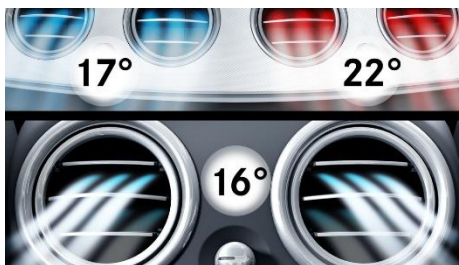

Ambient lighting with 64 colors and 3 color zones

MBUX extended functions

THERMOTRONIC automatic air conditioning