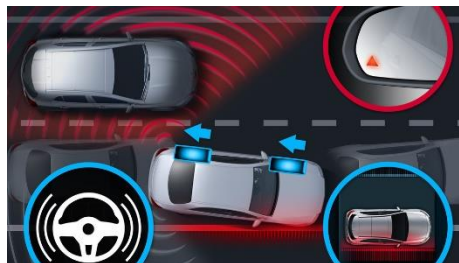

Head-Up Display

MBUX extended functions

Burmester surround sound system

THERMOTRONIC automatic air conditioning

Memory kit

KEYLESS-GO

Double heated cup holder

EASY-PACK tailgate

Security
360 ° camera parking equipment

Checking the tire pressure

Rearview mirror kit with folding and anti-glare function

Lane control equipment

Anti-theft protection equipment

The new GLE Coupe has 9 airbags (2 front, 2 window-bags, 2 front side, 2 side in the rear seats and 1 knee airbag for the driver).