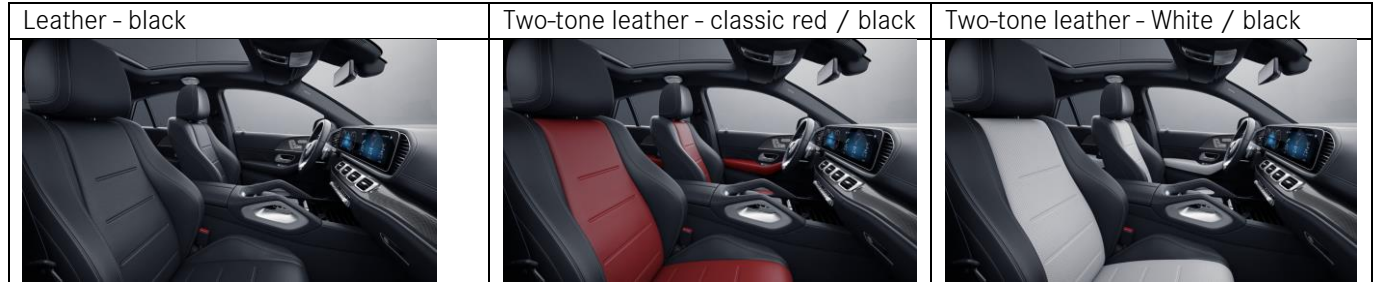

GLE 450 4MATIC Coupe exterior highlights

Exterior design

High Performance LED headlights

Rim design and size

Runflat technology

Illuminated aluminum effect running boards with rubber studs

Dark tinted heat-insulating lenses

Taillights with LED technology

Dual flow exhaust outlet with trim

GLE 450 4MATIC Coupe Interior Highlights

Interior design

AMG Line Interior

Upholstered

Steering wheel

Dashboard and door beltline in ARTICO man-made leather

Cockpit with 12.3 Screen

Mold Design

Smartphone integration

-

Wireless charging system for mobile devices

-

Ambient lighting with 64 colors and 3 color zones

MBUX extended functions