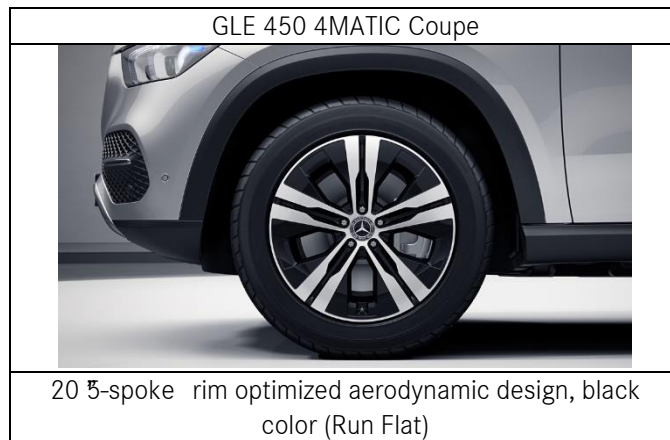

GLE 450 4MATIC Coupe exterior highlights

Exterior design

High Performance LED headlights

Rim design and size

Runflat technology

Illuminated aluminum effect running boards with rubber studs

Dark tinted heat-insulating lenses