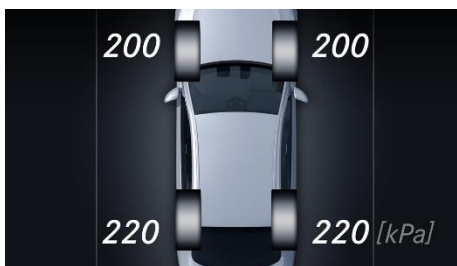

Rear-view mirror kit with folding and anti-glare function